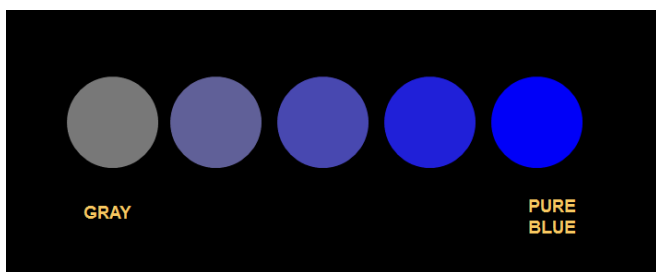

Pictogram for basecoat 35 / topcoat 30